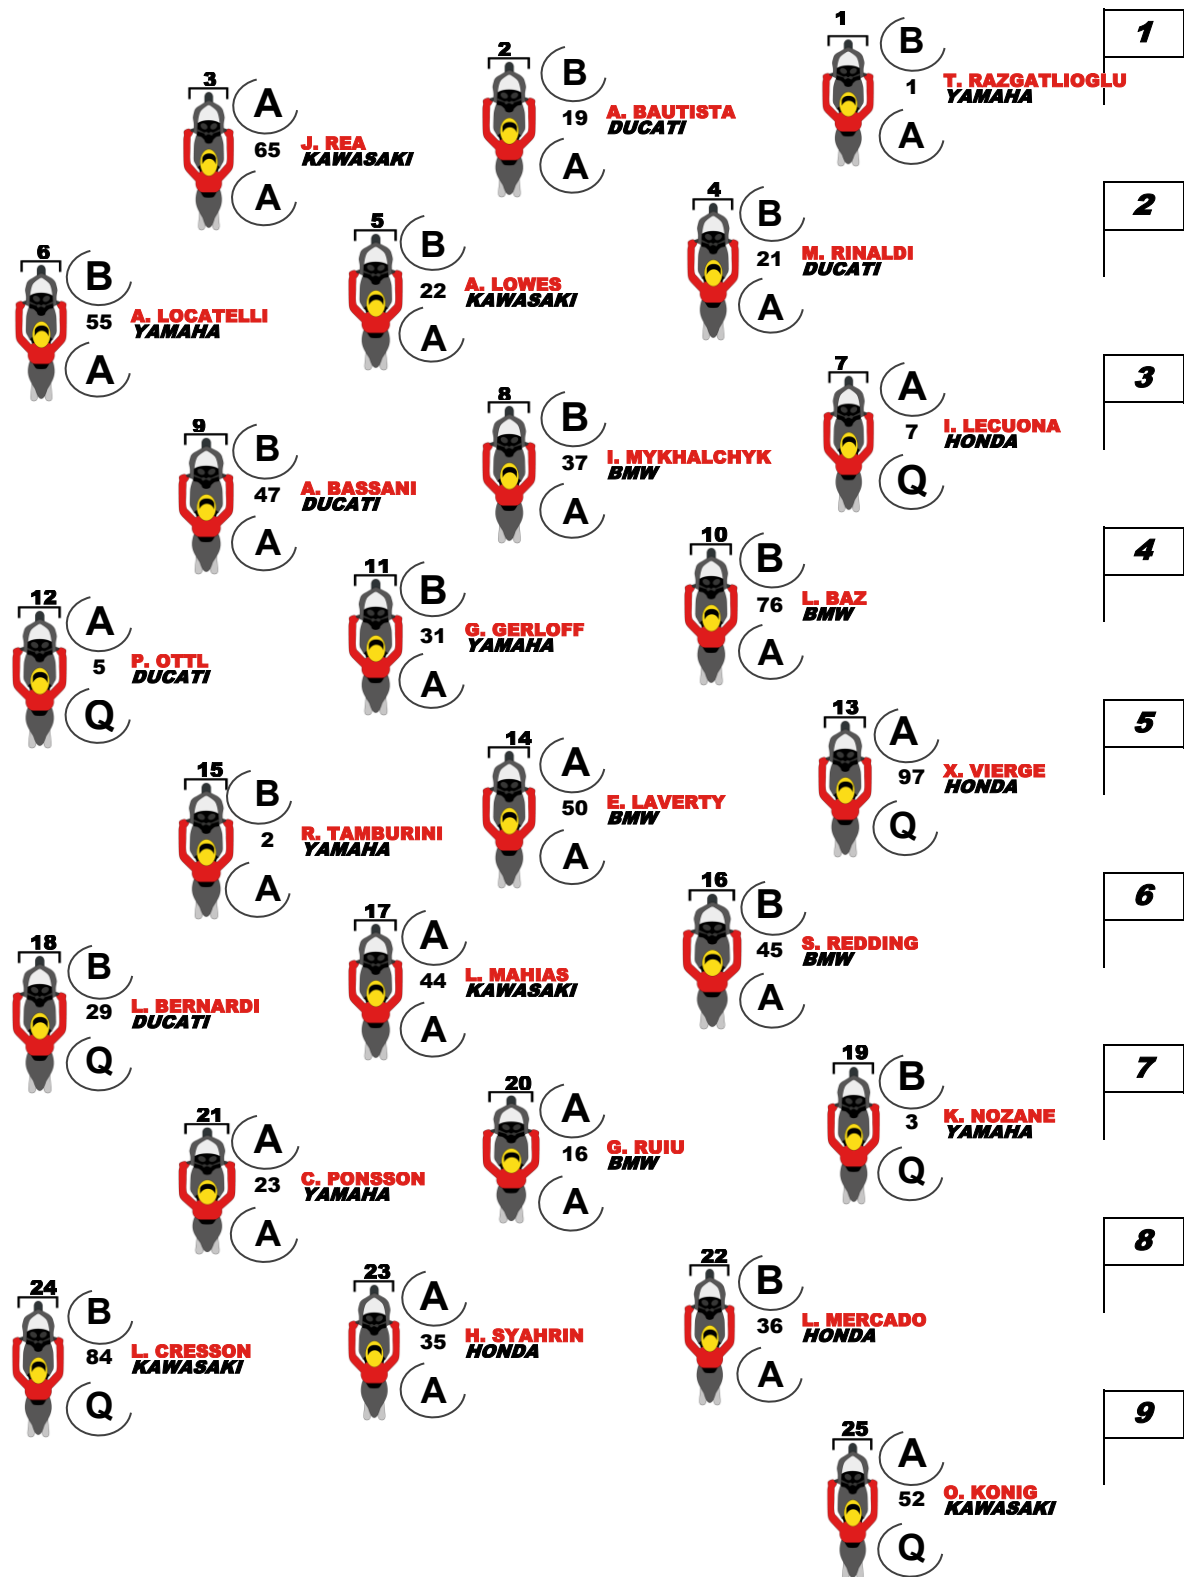

ARAGON

SBK SP RACE

TYRE SELECTION ON STARTING GRID

OPTIONS AVAILABLE

FRONT	A SC1 A0674 DEVELOPMENT	B SC1 STANDARD	C SC2 STANDARD	
REAR	A SCX STANDARD	B SC0 STANDARD	Q SCQ A1359 DEVELOPMENT	

TRACK CONDITION: DRY

TRACK TEMPERATURE: 21°